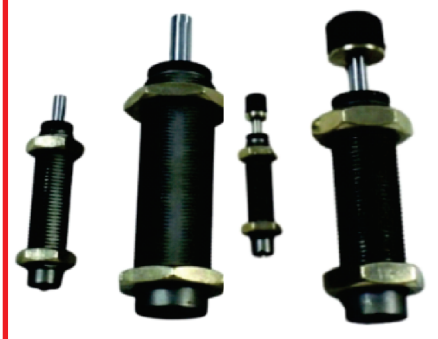

AIR FILTER HOUSING WITH ELEMENT SIZE (1/2" TO 2-1/2")

HAD-402-04 AUTO DRAIN HIGH PRESSURE

ADB 150 AUTO DRAIN VALVE

Auto Drain Valve Size (1/4" TO 1/2")

Vibrator

Shocker

Shocker YSR / RB

PNEUMATICS CYLINDER

**SC CYLINDER
(STROKE 25 TO 1000)
& BORE(32 TO 250)**

**MAL Series Cylinder
(Stroke 25 TO 600)
& BORE (16 TO 40)**

**ADVU CYLINDER
(STROKE 5 TO 100)
& BORE(16 TO 80)**

**DNC CYLINDER:
BORE 32-100
STROKE 25-600**

**SC/SU/DNC
CYLINDER MOUNTING**

**MA Cylinder
& BORE (8 TO 40)
Stroke (10 TO 600)**

QRC COUPLINGS+SS BALL VALVE+BRASS BALL VALVE

**J SERIES JAPANESE
STANDARD NITTO TYPE**

**2010 3PC FULL BORE
BALL VALVE
SIZE (1/2" TO 2")**