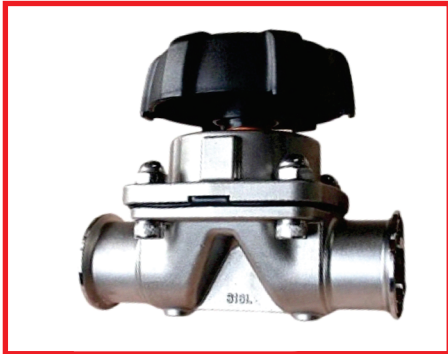

**AT 282SG ANGLE
GRINDER SIZE 4"**

**AT 980-5V AIR
PLAM SANDER**

**GREASE PUMP 12LTR,
20LT,30LTR,50LTR**

**F-50BRAD NAILER 3/8"
TO 1-1/4" SCFM 0.8**

NEW ARRIVAL

Test Point

MGPM Cylinder

Gripper

MSQ Rotary Cylinder

CRB 2 Rotary Cylinder

CRQ2 Rotary Cylinder

CP101 Cylinder

Digital Pressure Gauge

Sanitary Valve

JGL Cylinder

SS Ball Valve