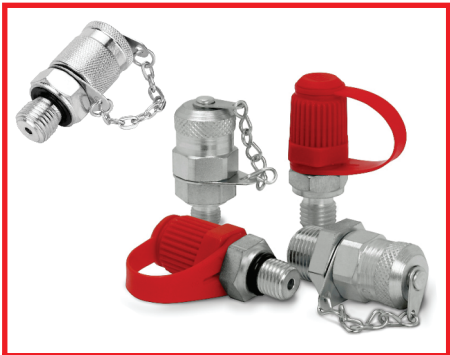

**METAL FITTINGS
LIKE MPC, MPCF, MPL, MNSE)
Brass and SS 304**

Air Gun

**B SERIES
FITTING,MINI**

Silencer

**PU Tube and
Coiled Tube**

PNEUMATICS TOOLS

**AT 5004SG 1/2"
IMPACT WRENCH**

**AT-W5
SCREW DRIVER**

**AT 282SG ANGLE
GRINDER SIZE 4"**

**AT 980-5V AIR
PLAM SANDER**

**GREASE PUMP 12LTR,
20LT,30LTR,50LTR**

**F-50BRAD NAILER 3/8"
TO 1-1/4" SCFM 0.8**

NEW ARRIVAL

Test Point

MGPM Cylinder

Gripper