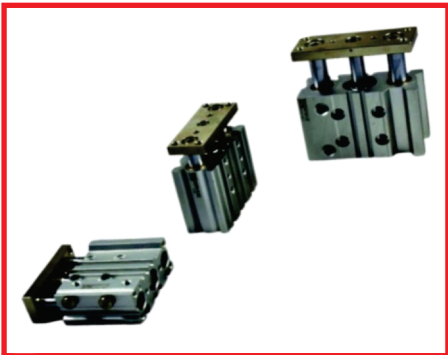

**AT 282SG ANGLE
GRINDER SIZE 4"**

**AT 980-5V AIR
PLAM SANDER**

**GREASE PUMP 12LTR,
20LT,30LTR,50LTR**

**F-50BRAD NAILER 3/8"
TO 1-1/4" SCFM 0.8**

NEW ARRIVAL

Test Point

MGPM Cylinder

Gripper