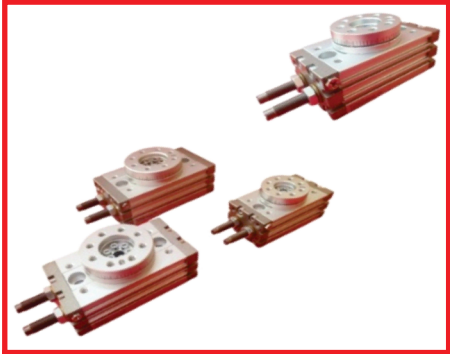

**AT 282SG ANGLE
GRINDER SIZE 4"**

**AT 980-5V AIR
PLAM SANDER**

**GREASE PUMP 12LTR,
20LT,30LTR,50LTR**

**F-50BRAD NAILER 3/8"
TO 1-1/4" SCFM 0.8**

NEW ARRIVAL

Test Point

MGPM Cylinder

Gripper