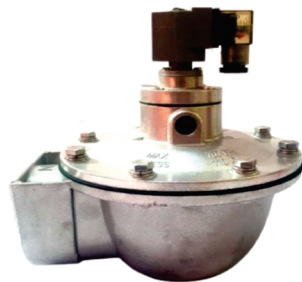

**Dust Collecting Valve
Size (1" TO 3")**