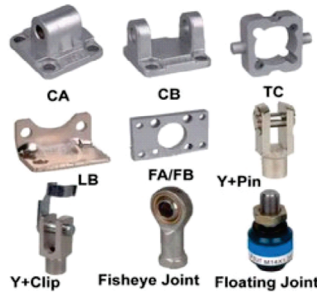

AIR FILTER HOUSING WITH ELEMENT SIZE (1/2" TO 2-1/2")

HAD-402-04 AUTO DRAIN HIGH PRESSURE

ADB 150 AUTO DRAIN VALVE

Auto Drain Valve Size (1/4" TO 1/2")

Vibrator

Shocker

Shocker YSR / RB

PNEUMATICS CYLINDER

**SC CYLINDER
(STROKE 25 TO 1000)
& BORE(32 TO 250)**

**MAL Series Cylinder
(Stroke 25 TO 600)
& BORE (16 TO 40)**

**ADVU CYLINDER
(STROKE 5 TO 100)
& BORE(16 TO 80)**

**DNC CYLINDER:
BORE 32-100
STROKE 25-600**

**SC/SU/DNC
CYLINDER MOUNTING**

**MA Cylinder
& BORE (8 TO 40)
Stroke (10 TO 600)**

QRC COUPLINGS+SS BALL VALVE+BRASS BALL VALVE

**J SERIES JAPANESE
STANDARD NITTO TYPE**

**2010 3PC FULL BORE
BALL VALVE
SIZE (1/2" TO 2")**

**ISO 7241
SIZE (1/4" TO 2")**

**HYDRAULIC BALL KHB 2WAY
& 3WAY SIZE (1/4" TO 2")**

**Brass Ball Valve
Size (1/4" TO 4")**

**Butterfly Valve
Size (1 TO 4)**

FRL

**AC4010-04
SIZE (1/4" TO 1")**

**DC401-04 FRL FESTO
SIZE (1/4" TO 1/2")**