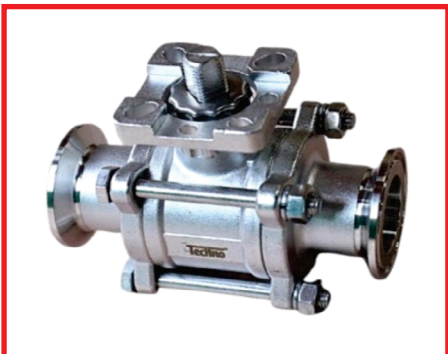

**AT 282SG ANGLE
GRINDER SIZE 4"**

**AT 980-5V AIR
PLAM SANDER**

**GREASE PUMP 12LTR,
20LT,30LTR,50LTR**

**F-50BRAD NAILER 3/8"
TO 1-1/4" SCFM 0.8**

NEW ARRIVAL

Test Point

MGPM Cylinder

Gripper

MSQ Rotary Cylinder

CRB 2 Rotary Cylinder

CRQ2 Rotary Cylinder

CP101 Cylinder

Digital Pressure Gauge

Sanitary Valve

JGL Cylinder

SS Ball Valve