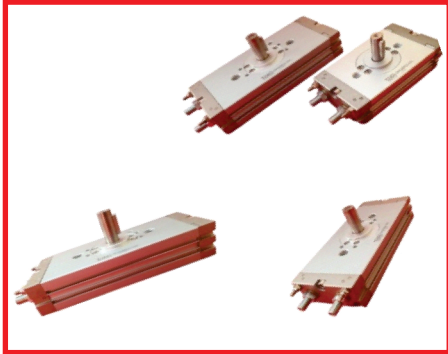

CRQ2 Rotary Cylinder